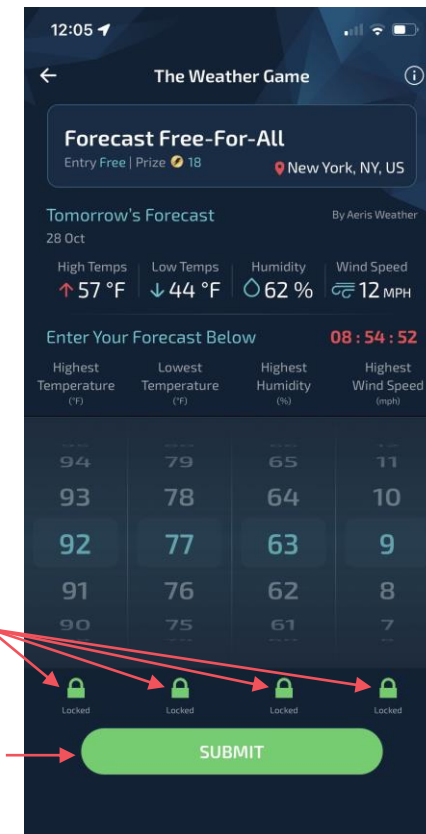

HOW TO PLAY THE WEATHER GAME

1. VERIFY THE CITY YOU WANT TO PLAY
2. CHOOSE A CONTEST TO ENTER
3. TAP **PLAY** BUTTON TO ENTER THE CONTEST

4. FORECAST CHEAT SHEET FOR GUIDANCE
5. MAKE YOUR PREDICTION USING SCROLL WHEELS

6. ONCE PREDICTED CONDITION IS SET, TAP THE LOCK ICON TO LOCK IT IN. **GREEN** LOCK MEANS ITS LOCKED

7. ONCE ALL LOCKS ARE GREEN AND **SUBMIT** BUTTON IS FULLY GREEN
8. TAP **"SUBMIT"** BUTTON TO SUBMIT PREDICTION