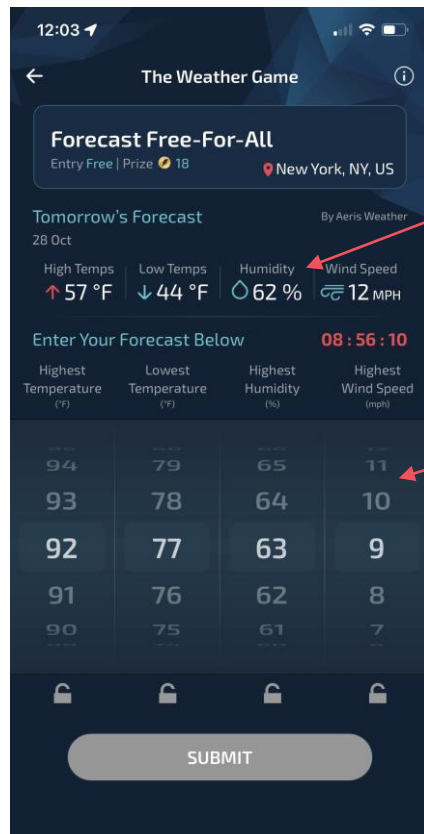

HOW TO PLAY THE WEATHER GAME

1. VERIFY THE CITY YOU WANT TO PLAY
2. CHOOSE A CONTEST TO ENTER
3. TAP **PLAY** BUTTON TO ENTER THE CONTEST

4. FORECAST CHEAT SHEET FOR GUIDANCE
5. MAKE YOUR PREDICTION USING SCROLL WHEELS

6. ONCE PREDICTED CONDITION IS SET, TAP THE LOCK ICON TO LOCK IT IN. **GREEN** LOCK MEANS ITS LOCKED

7. ONCE ALL LOCKS ARE GREEN AND **SUBMIT** BUTTON IS FULLY GREEN
8. TAP **"SUBMIT"** BUTTON TO SUBMIT PREDICTION