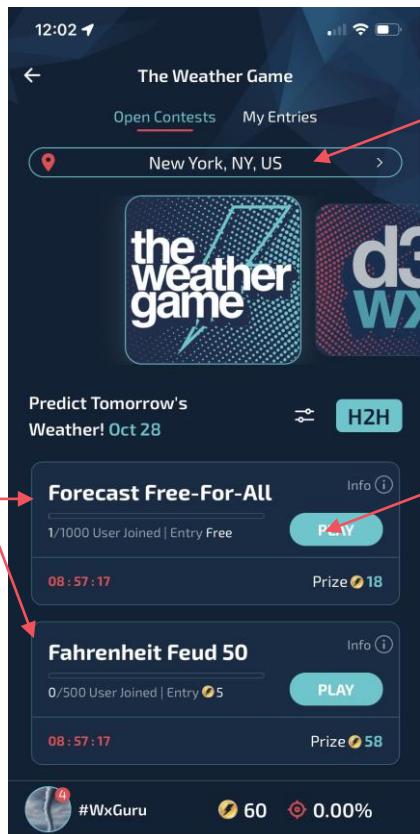

HOW TO PLAY THE WEATHER GAME

1. VERIFY THE CITY YOU WANT TO PLAY
2. CHOOSE A CONTEST TO ENTER
3. TAP **PLAY** BUTTON TO ENTER THE CONTEST

4. FORECAST CHEAT SHEET FOR GUIDANCE
5. MAKE YOUR PREDICTION USING SCROLL WHEELS

6. ONCE PREDICTED CONDITION IS SET, TAP THE LOCK ICON TO LOCK IT IN. **GREEN** LOCK MEANS ITS LOCKED

7. ONCE ALL LOCKS ARE GREEN AND **SUBMIT** BUTTON IS FULLY GREEN
8. TAP **"SUBMIT"** BUTTON TO SUBMIT PREDICTION