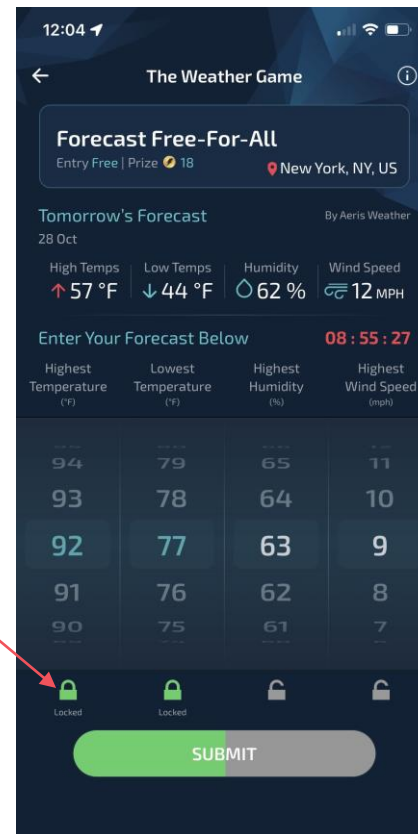

HOW TO PLAY THE WEATHER GAME

1. VERIFY THE CITY YOU WANT TO PLAY
2. CHOOSE A CONTEST TO ENTER
3. TAP **PLAY** BUTTON TO ENTER THE CONTEST

4. FORECAST CHEAT SHEET FOR GUIDANCE
5. MAKE YOUR PREDICTION USING SCROLL WHEELS

6. ONCE PREDICTED CONDITION IS SET, TAP THE LOCK ICON TO LOCK IT IN. **GREEN** LOCK MEANS ITS LOCKED

7. ONCE ALL LOCKS ARE GREEN AND **SUBMIT** BUTTON IS FULLY GREEN
8. TAP **"SUBMIT"** BUTTON TO SUBMIT PREDICTION